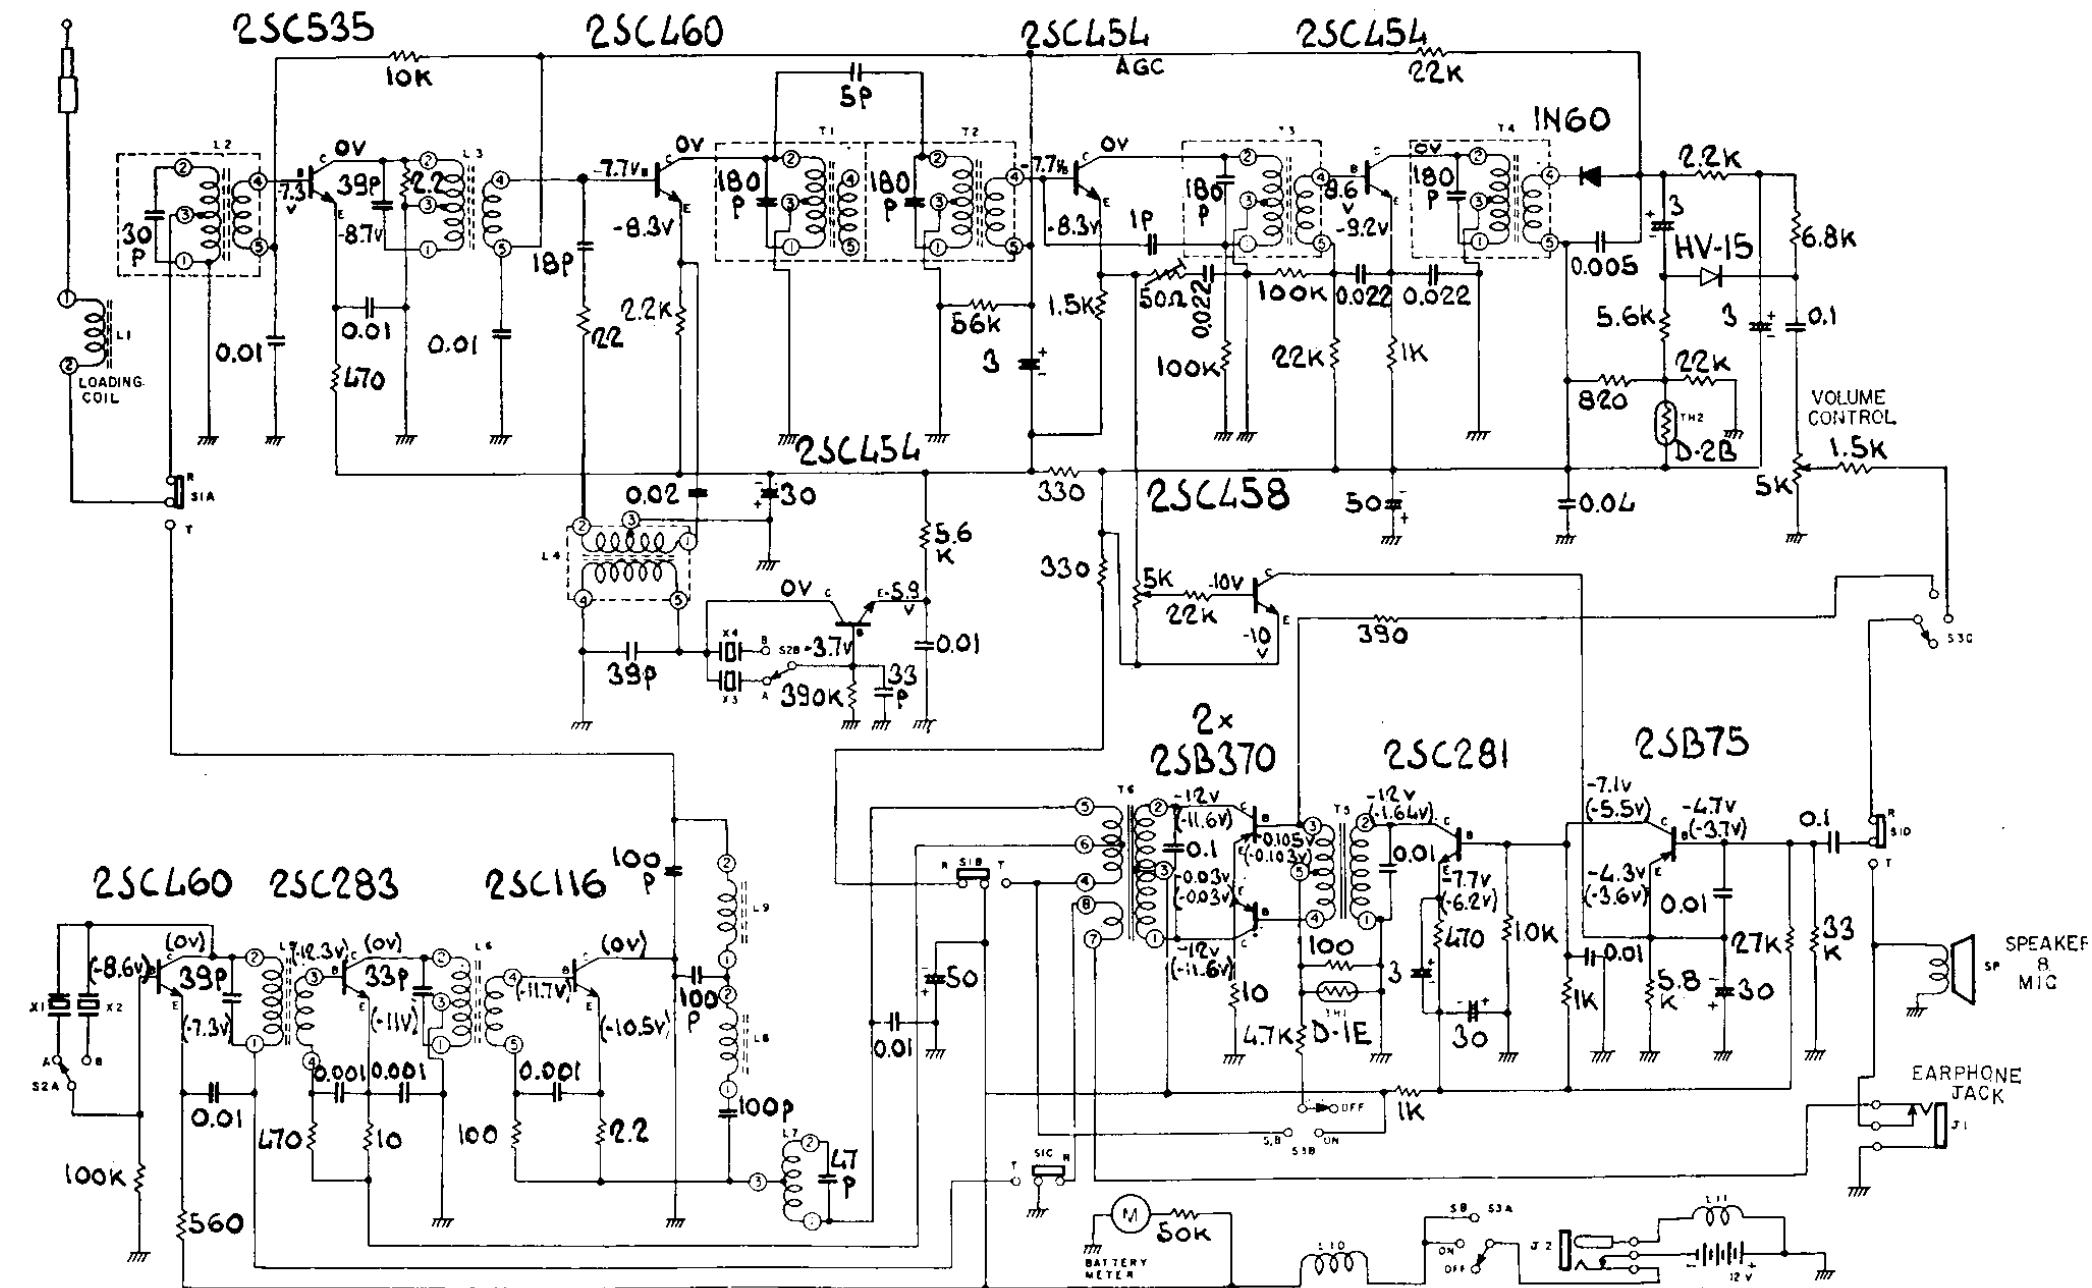

TELESCOPIC ANTENNA

HITACHI MODEL CH-133OR

EXTERNAL BATTERY POWER SOURCE JACK